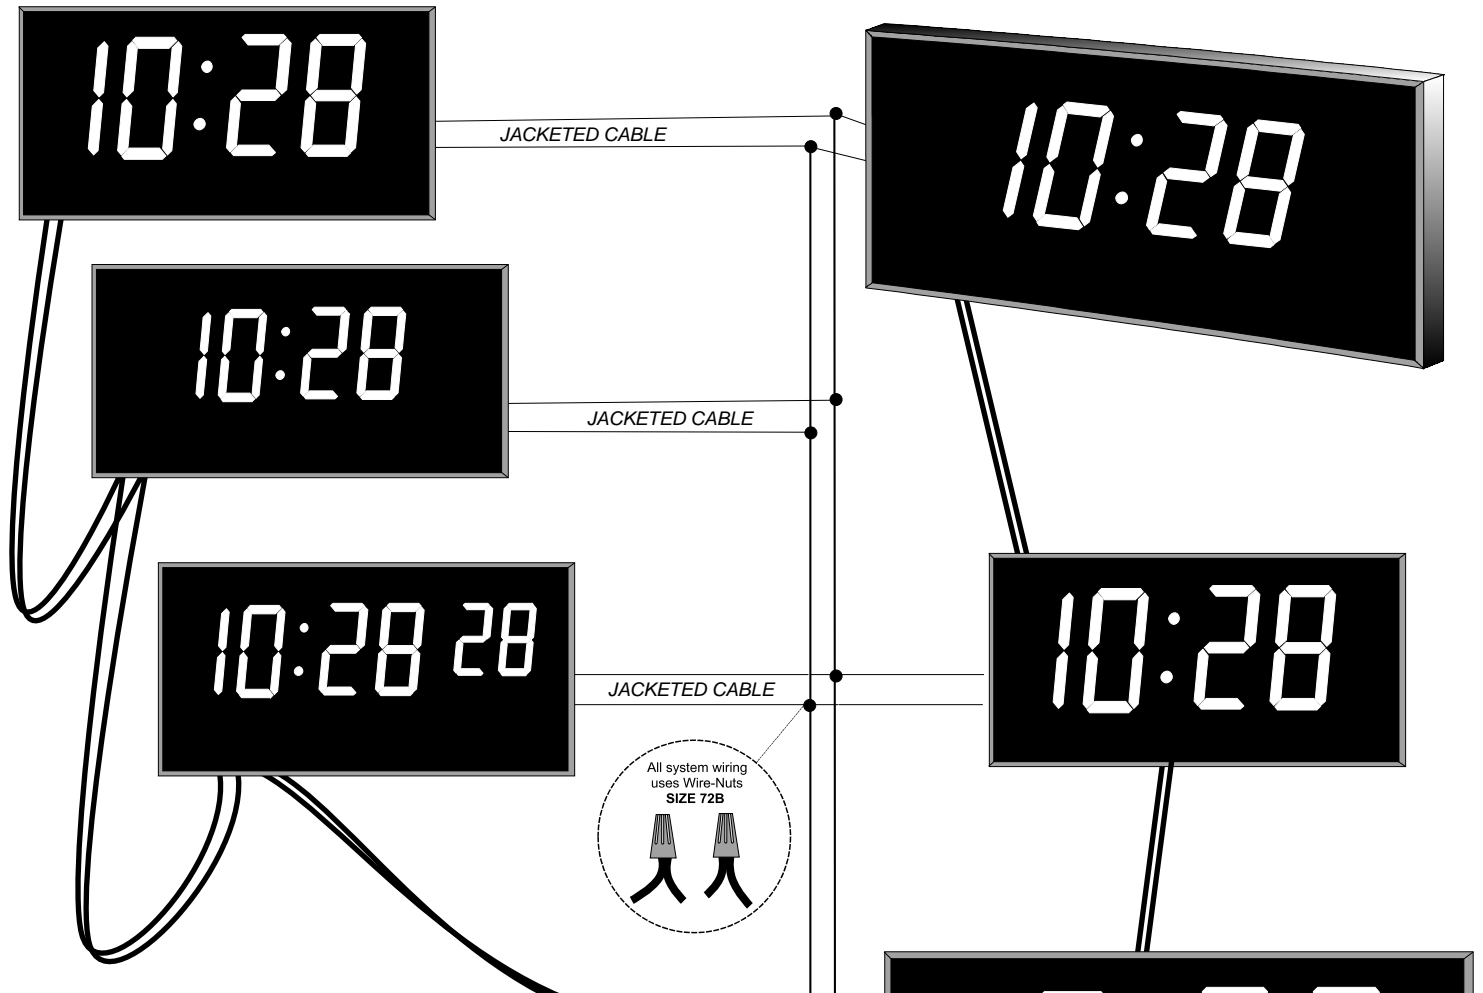

SYSTEM SETUP

NOTE: Home runs preferd

WIRE SIZE vs VOLTAGE DROP

Max Wire Feet @

Amps	#16	#14	#12	#10
1	225	450	700	1100
5	45	90	140	225
10	23	45	70	115
15	15	30	47	75
20	-	-	36	57

4 DIG 4" 560ma 6 DIG 4" 600ma
 4 DIG 2.5" 200ma 6 DIG 2.5" 250ma

RS422 #24awg or larger twisted pair

12 AWG

6" x 6" x 4"

PSAC 10

(+) SIDE
 BLUE/WHITE
 ORANGE/WHITE
 GREEN/WHITE

(-) SIDE
 WHITE/BLUE
 WHITE/ORANGE
 WHITE/GREEN