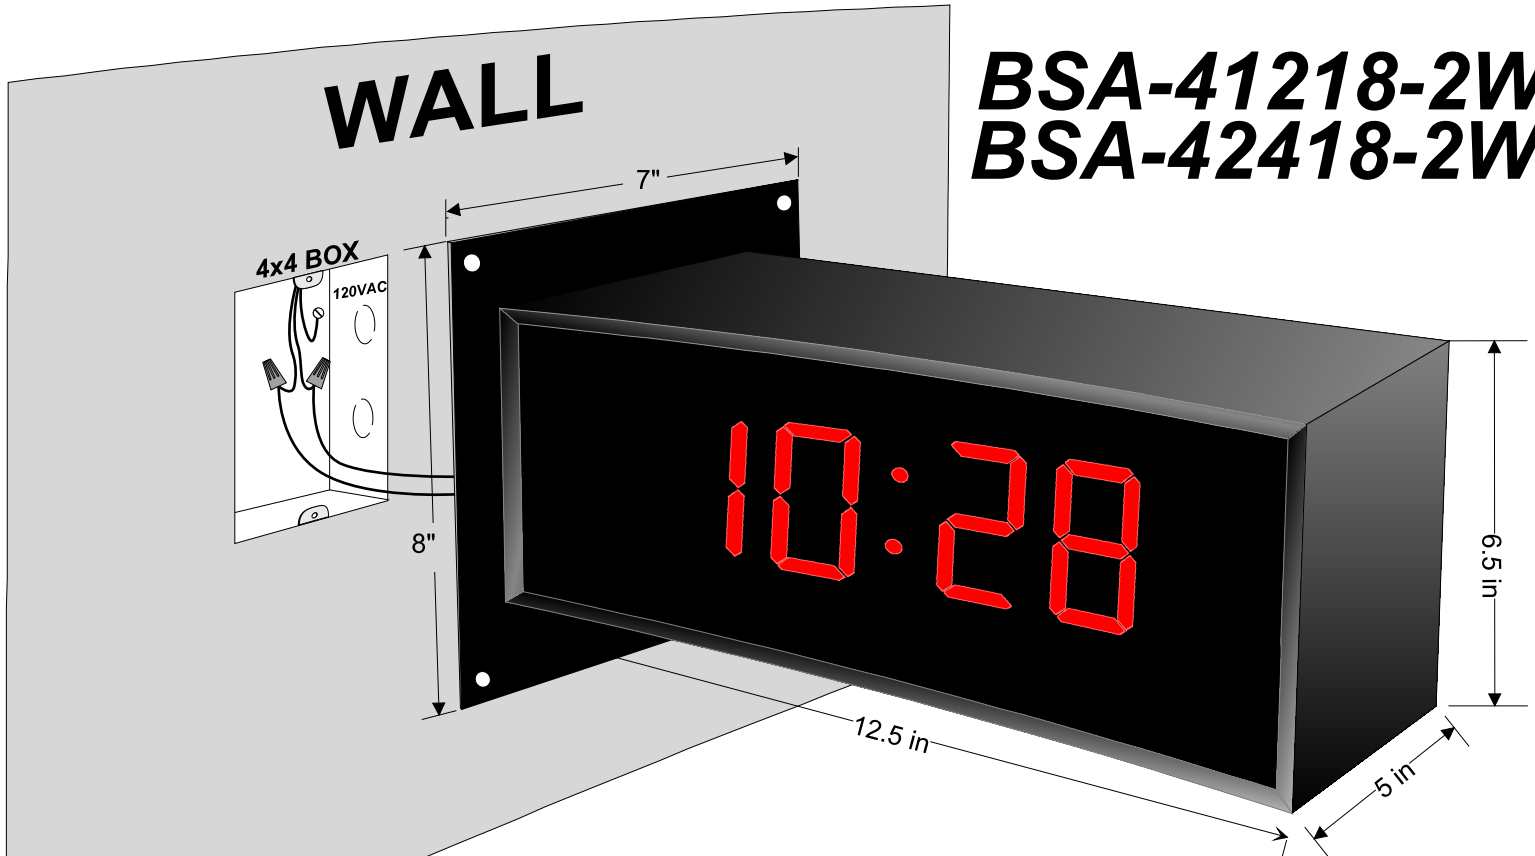

# WALL MOUNT

**BSA-41218-2W**  
**BSA-42418-2W**

**NEW 1 SEC YEAR ACCURATE (TCXO)**

ALL CLOCKS USE THE DALLAS DS32 SERIES RTC PARTS, AND OUR FIRMWARE CONTROL, TO GET THE ONE SEC A YEAR ACCURACY.

## SPECIFICATIONS

10 YEAR LITHIUM BATTERY BACKUP **(Standard)**  
AUTOMATIC DAY LIGHT CORRECTION **(Standard)**  
ONE SEC A YEAR ACCURACY (TCXO) **(Standard)**

- TYPE:** ----- DIGITAL  
**DISPLAY:** ----- 4-DIGIT, 7 SEGMENT RED SUPER BRIGHT LED  
**CHARACTER HEIGHT:** ----- 1.8" (47.72 mm) HR./MIN.  
**VISIBILITY:** ----- 75 Ft. (22.86 METERS)  
**POWER REQUIREMENTS:** - 100-240V 50~60Hz (Internal Switching Power Supply)  
**FRAME:** ----- ALUMINUM (*BLACK ANODIZED FINISH*)  
**DIMENSIONS:** ----- 6.5" x 12.5" x 5"  
**WEIGHT:** ----- 12.5 lbs.  
**OPERATING TEMP.:** ----- -17° TO 190° F  
**HUMIDITY:** ----- 0% TO 95% NON-CONDENSING  
**OPERATING MODE:** ----- 12 or 24 HOUR SELECTABLE, AUTOMATIC DAY LIGHT AND 10 YEAR LITHIUM BATTERY.