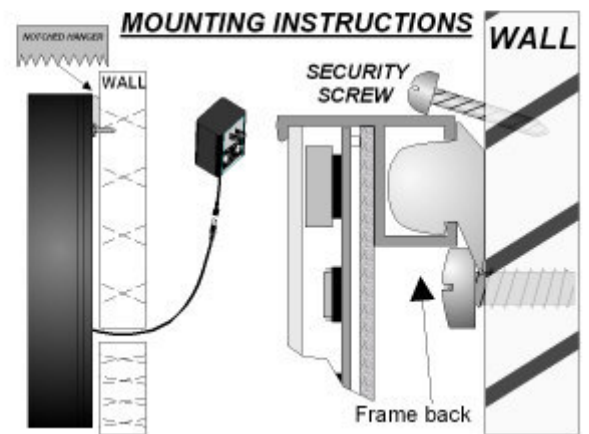

ET INDICATOR
(Flashes on hold)

DOWN TIMER
(Flashes on hold)

BET-62440/BOX
BET-62440/PLATE
BET-62440/IRR

SPECIFICATIONS

- TYPE: ----- DIGITAL
- DISPLAY: ----- 6-DIGIT, 7 SEGMENT RED SUPER BRIGHT LED
- CHARACTER HEIGHT: ----- 4"(101.6 mm) HR./MIN. 2.5" (63.5 mm) SEC.
- VISIBILITY: ----- 250 Ft. (76.2 METERS)
- POWER REQUIREMENTS: -- 100-240V 47~63Hz 1.25A 12V (SWITCHING POWER SUPPLY)
- FRAME: ----- ALUMINUM (BLACK ANODIZED FINISH)
- DIMENSIONS: ----- 8.25" x 24.25" x 1.375" OUTSIDE
- WEIGHT: ----- 4.5 lbs. NO TRANSFORMER
 5.25 lbs. WITH TRANSFORMER
- OPERATING TEMP.: ----- -17° TO 185° F
- HUMIDITY: ----- 0% TO 95% NON-CONDENSING
- FUNCTION: ----- ELAPSED TIME COUNTS UP TO 99 HR. RUN/HOLD AND
 RESET BUTTON. DOWN TIMER RUN/HOLD AND RELOAD PLUS REAL TIME CLOCK.

NEW 2 SEC A YEAR ACCURATE (TCXO)

**Wall or internal
Transformer
specify**

SWITCH BOX

MOUNTING INSTRUCTIONS