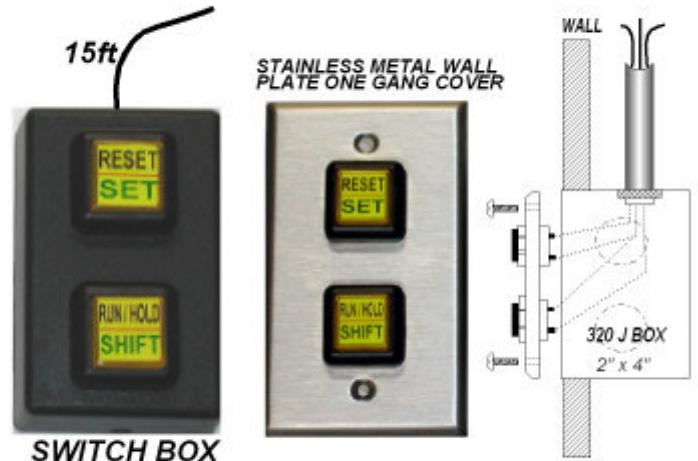

ET INDICATOR
(Flashes on hold)

DOWN TIMER
(Flashes on hold)

BET-62440/BOX
BET-62440/PLATE
BET-62440/IRR

SPECIFICATIONS

- TYPE: ----- DIGITAL
- DISPLAY: ----- 6-DIGIT, 7 SEGMENT RED SUPER BRIGHT LED
- CHARACTER HEIGHT: ----- 4"(101.6 mm) HR./MIN. 2.5" (63.5 mm) SEC.
- VISIBILITY: ----- 250 Ft. (76.2 METERS)
- POWER REQUIREMENTS: -- 100-240V 47~63Hz 1.25A 12V (SWITCHING POWER SUPPLY)
- FRAME: ----- ALUMINUM (BLACK ANODIZED FINISH)
- DIMENSIONS: ----- 8.25" x 24.25" x 1.375" OUTSIDE
- WEIGHT: ----- 4.5 lbs. NO TRANSFORMER
 5.25 lbs. WITH TRANSFORMER
- OPERATING TEMP.: ----- -17° TO 185° F
- HUMIDITY: ----- 0% TO 95% NON-CONDENSING
- FUNCTION: ----- ELAPSED TIME COUNTS UP TO 99 HR. RUN/HOLD AND
 RESET BUTTON. DOWN TIMER RUN/HOLD AND RELOAD PLUS REAL TIME CLOCK.

NEW 2 SEC A YEAR ACCURATE (TCXO)

**Wall or internal
Transformer
specify**

SWITCH BOX

MOUNTING INSTRUCTIONS